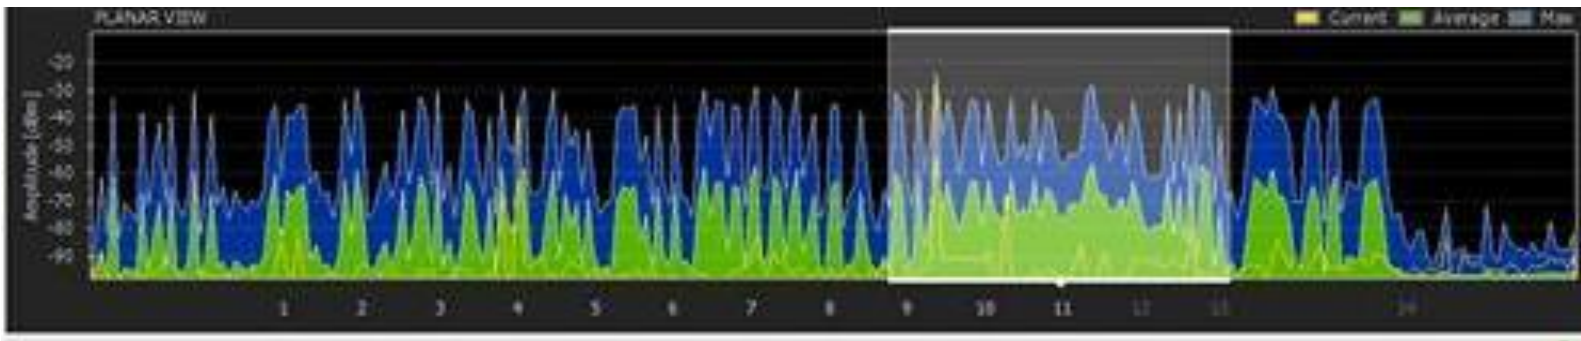

Examples of relatively quiet (top) and noisy (bottom) spectrum analyses.

Which network would you prefer?

The choice is yours...