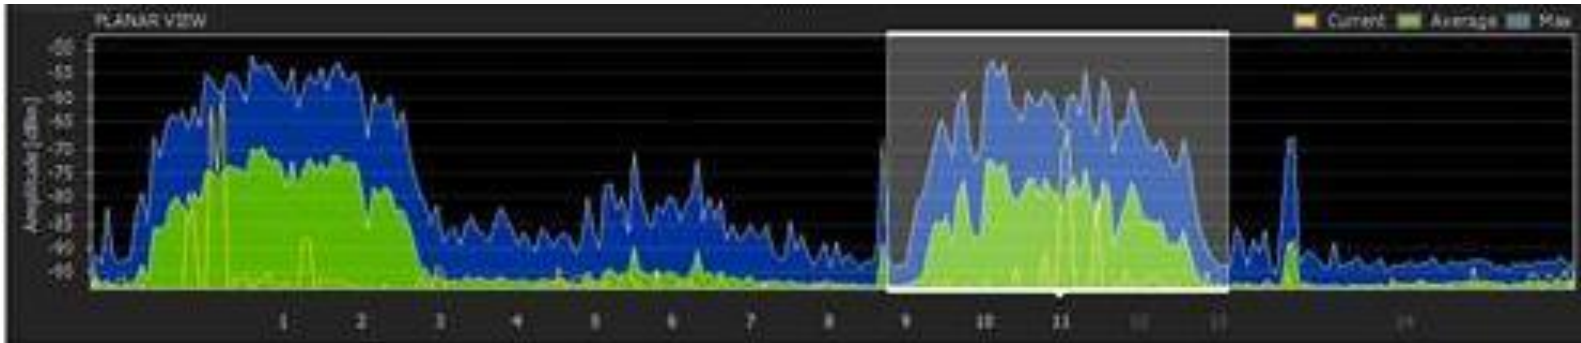

Examples of relatively quiet (top) and noisy (bottom) spectrum analyses.

Which network would you prefer?

The choice is yours...